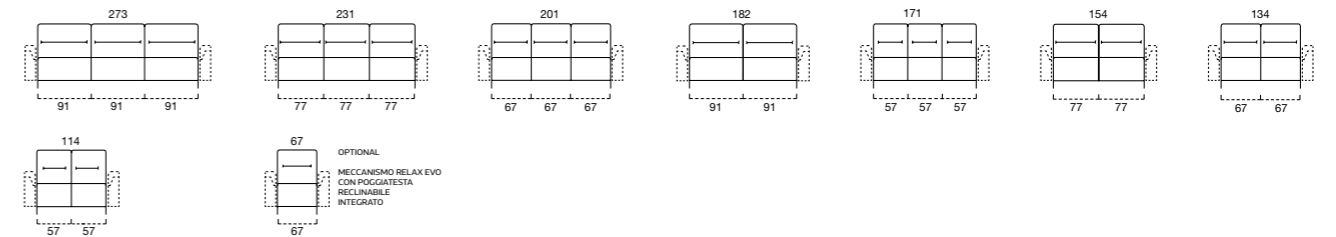

SCocca DIVANO