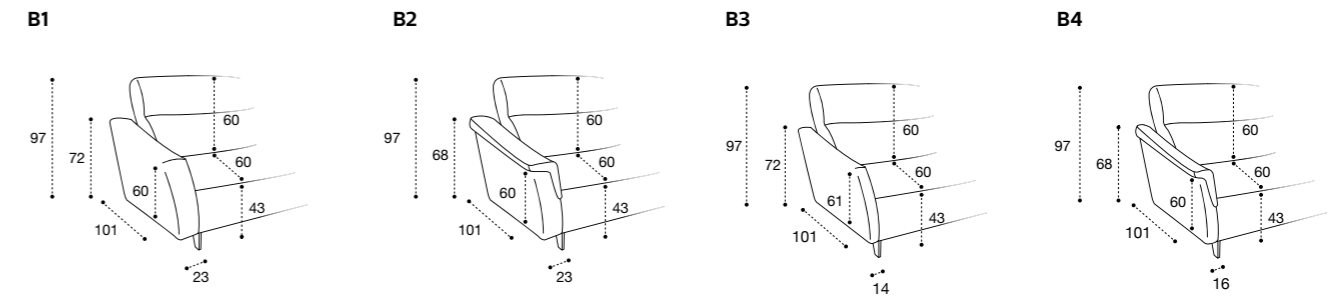

DESCRIZIONE

MODELLO DISPONIBILE CON RELAX ELETTRICO.

VERSIONE IN PELLE – Cuscini di seduta e spalliera fissi.

VERSIONE IN TESSUTO – Completamente sfoderabile Il modello differisce in alcuni particolari dalla versione pelle, come da relative foto.

IMBOTTITURA STANDARD – SEDUTA: gomma di poliuretano espanso con densità 35 kg/m³ – SPALLIERA: gomma di poliuretano espanso con densità differenziata da 18 kg/m³ a 21 kg/m³ e fibre acriliche – BRACCIOLI: gomma di poliuretano espanso con densità differenziata da 21 kg/m³ a 30 kg/m³ e fibre acriliche.

STRUTTURA – VERO LEGNO – ASSEMBLAGGIO: colla e graffe.

SOSPENSIONI – SEDUTA: sistema “Elast” (cinghie elastiche).

OPTIONAL – Disponibile solo relax elettrico su poltrona, su terminali dx-sx e su centrali. Pulsantiera per relax elettrico interno cuscino.

CARATTERISTICHE

STRUTTURA VERO LEGNO
REAL WOOD STRUCTURE

CUSCINO SPALLIERA:
GOMMA DI POLIURETANO
ESPANSO 23 KG/M³
RIVESTITA IN CLIMASOFT
SEAT CUSHION:
POLYURETHANE FOAM
DENSITY 23 KG/M³
COVERED WITH CLIMSOFT

PELLE / LEATHER

CUSCINI DI SEDUTA
SFODERABILI
REMOVABLE UPHOLSTERY
FOR SITTING CUSHIONS

TESSUTO / FABRIC

COMPLETAMENTE SFODERABILE
FULLY REMOVABLE COVERING

OPTIONAL

MECCANISMO RELAX EVO CON POGGIATE
RECLINABILE INTEGRATO
EVO RECLINING MECHANISM WITH INTEGR
RECLINABLE HEADREST

DISTANZA DAL MURO PER RELAX 15 CM
INGOMBRO CON RELAX ALLUNGATO 165 C
15 CM DISTANCE FROM THE WALL NEEDED
DEPTH SIZE WITH TOTALLY OPENED
MECHANISM CM 165

SCocca DIVANO

SCocca TERMINALE SX/DX

SCocca CENTRALE

SCocca CHAISE LONGUE SX/DX

POUF

ELEMENTI SPECIALI SX/DX

SX/DX SI INTENDE GUARDANDO L'ELEMENTO
RIGHT HAND FACING - LEFT HAND FACING