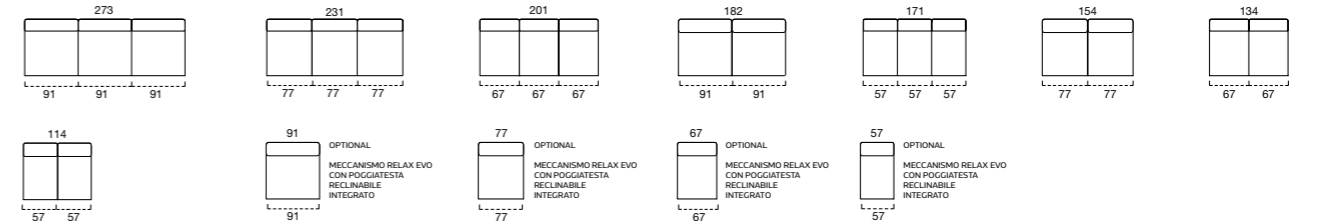

SCocca CENTRALE