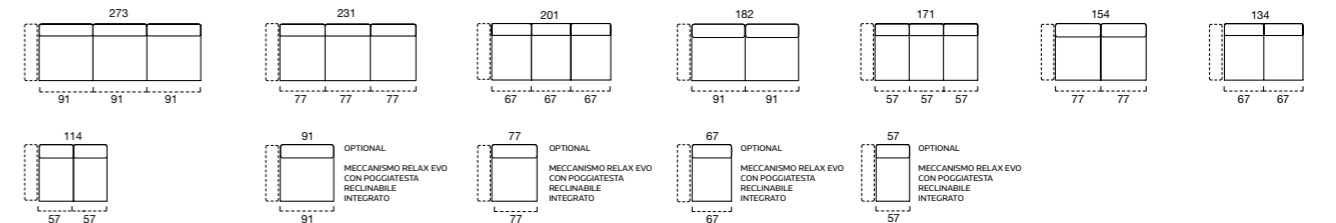

SCocca TERMINALE SX/DX